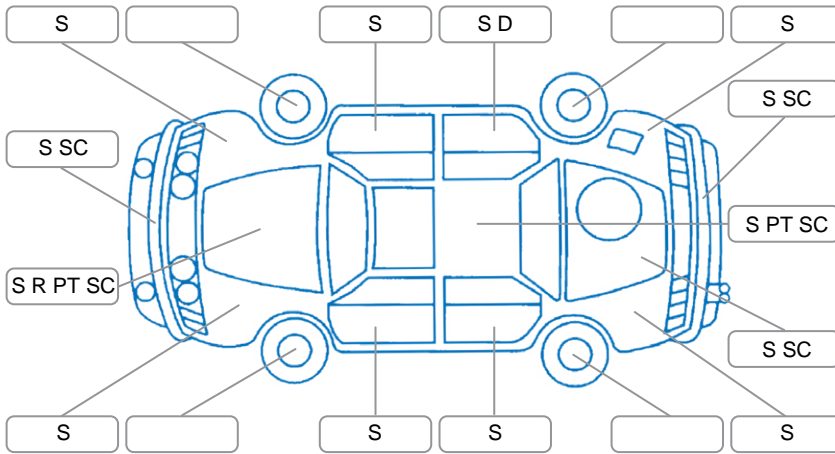

Report ID:	28,270,722	Version:	1
Created:	23 Jun 2026		

Make:	Nissan	Model:	Qashqai
Body Style:	SUV	Year:	2011
Rego No.:	GBJ455	Rego Expiry:	19 Sep 2026
WoF Expiry:	22 Feb 2027	Odometer:	134,674 Kms
Good No.:	28270722	VIN:	SJNFBAJ10A2318401
Next Service:		Service History:	No

Key

S = Scratch R = Rust C = Crack * = Decals W = Significant scuffs
 D = Dent PT = Paint defect P = Pin dent SC = Stone Chips

Note: some defects and blemishes may not be displayed in the diagram

Body Inspection Comments

Paint work faded. Black mould like stuff on paint. Water inside both rear lens

Conditions During Body Inspection

Wet

Under Carriage and Under Bonnet Inspection Comments

Requires rear brake pads. Battery failed. Oil leak sump area. Battery insecure, held with cable ties. Brake fluid low