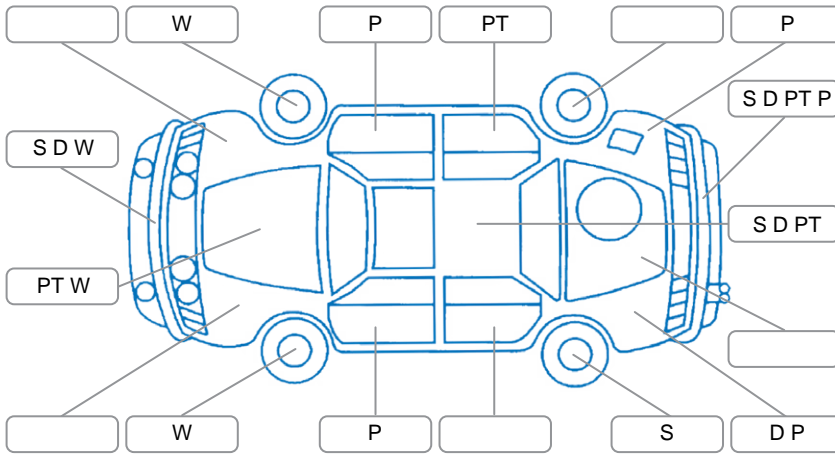

Report ID:	28,270,714	Version:	2
Created:	03 Jul 2026		

Make:	Toyota	Model:	Aqua
Body Style:	Hatchback	Year:	2012
Rego No.:	QFF994	Rego Expiry:	22 Apr 2027
WoF Expiry:	17 Jul 2027	Odometer:	170,235 Kms
Good No.:	28270714	VIN:	7AT0H65YX23044032
Next Service:	180000 kms	Service History:	No

Key
 S = Scratch R = Rust C = Crack * = Decals W = Significant scuffs
 D = Dent PT = Paint defect P = Pin dent SC = Stone Chips

Note: some defects and blemishes may not be displayed in the diagram

Body Inspection Comments

Conditions During Body Inspection: Dry

Under Carriage and Under Bonnet Inspection Comments

Interior Comments

Seats:	Average
Carpets:	driver floor torn
Panels:	Average
Dashboard:	Average

General Comments

Road Conditions During Test Drive	Dry	
Engine Timing Mechanism	Timing Chain	
Evidence of Cam Belt Replacement	<input type="checkbox"/> Yes <input type="checkbox"/> No	Kms
Inspected by:	Eleoit Kumar	
Published by:	Sam Huang	
Inspection Date:	22 Jun 2026	