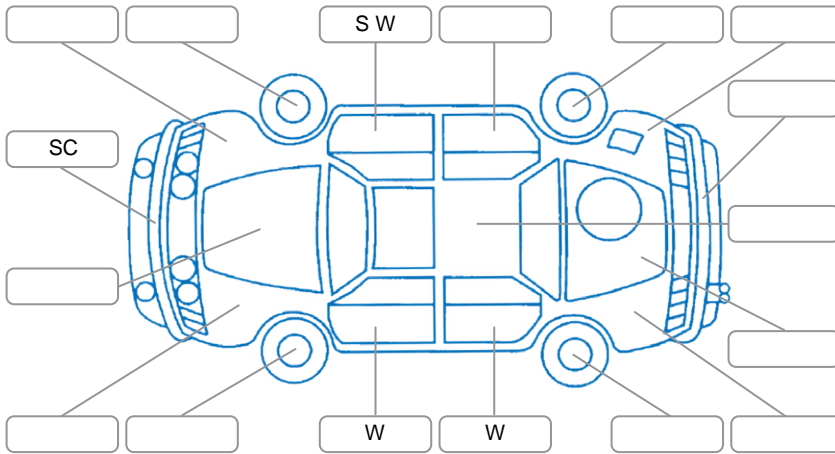

Report ID:	28,270,693	Version:	1
Created:	22 Jun 2026		

Make:	Nissan	Model:	X-Trail
Body Style:	SUV	Year:	2008
Rego No.:	NKR67	Rego Expiry:	15 Jan 2026
WoF Expiry:	06 Jan 2026	Odometer:	194,001 Kms
Good No.:	28270693	VIN:	7AT0DH6LX21035016
Next Service:	179700	Service History:	No

Key

S = Scratch R = Rust C = Crack * = Decals W = Significant scuffs
 D = Dent PT = Paint defect P = Pin dent SC = Stone Chips

Note: some defects and blemishes may not be displayed in the diagram

Body Inspection Comments

Front tyres worn
 Right tail light cracked

Conditions During Body Inspection

Wet

Under Carriage and Under Bonnet Inspection Comments

Inner cv boots split, grease on hoses

Interior Comments

Seats:	drivers worn
Carpets:	Good
Panels:	Good
Dashboard:	Good