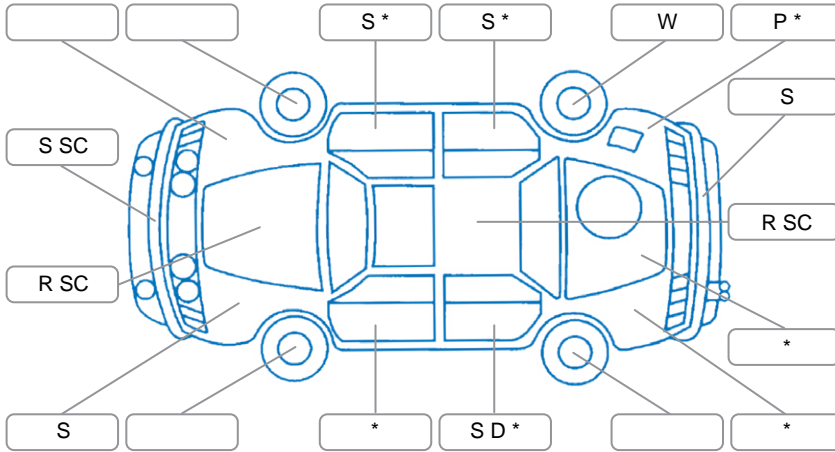

Key

S = Scratch R = Rust C = Crack * = Decals W = Significant scuffs
 D = Dent PT = Paint defect P = Pin dent SC = Stone Chips

Note: some defects and blemishes may not be displayed in the diagram

Body Inspection Comments

Roof rack key missing, windscreen stone chip inside cva, Left Inner Wheel Arch minor dents, Right Inner Wheel Arch Gouge

Conditions During Body Inspection

Under Carriage and Under Bonnet Inspection Comments