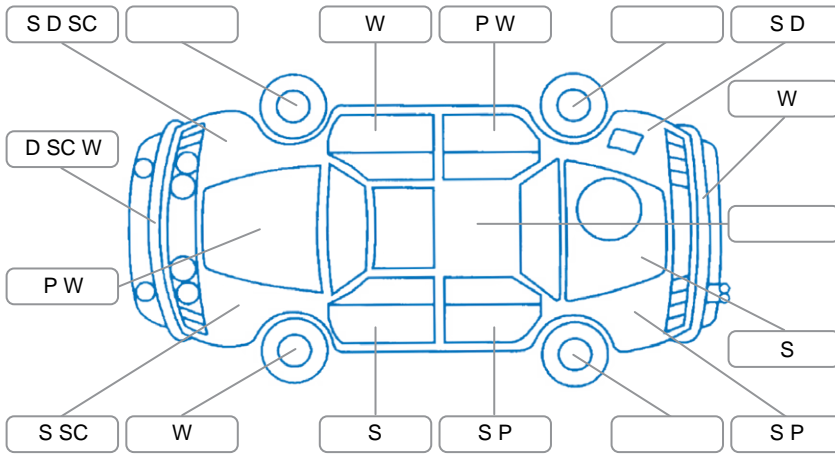

Report ID:	28,270,503	Version:	1
Created:	30 Jun 2026		

Make:	Mitsubishi	Model:	Outlander
Body Style:	SUV	Year:	2010
Rego No.:	PDJ724	Rego Expiry:	29 Jun 2026
WoF Expiry:	06 Nov 2026	Odometer:	163,854 Kms
Good No.:	28270503	VIN:	7AT0CJ3MX22402428
Next Service:	132234	Service History:	No

Key
 S = Scratch R = Rust C = Crack * = Decals W = Significant scuffs
 D = Dent PT = Paint defect P = Pin dent SC = Stone Chips

Note: some defects and blemishes may not be displayed in the diagram

Body Inspection Comments

Conditions During Body Inspection: Wet

Under Carriage and Under Bonnet Inspection Comments

Underbody surface rust
 Engine oil leak
 Has a coolant leak from radiator.

Interior Comments

Seats:	Average
Carpets:	Average
Panels:	Average
Dashboard:	Average