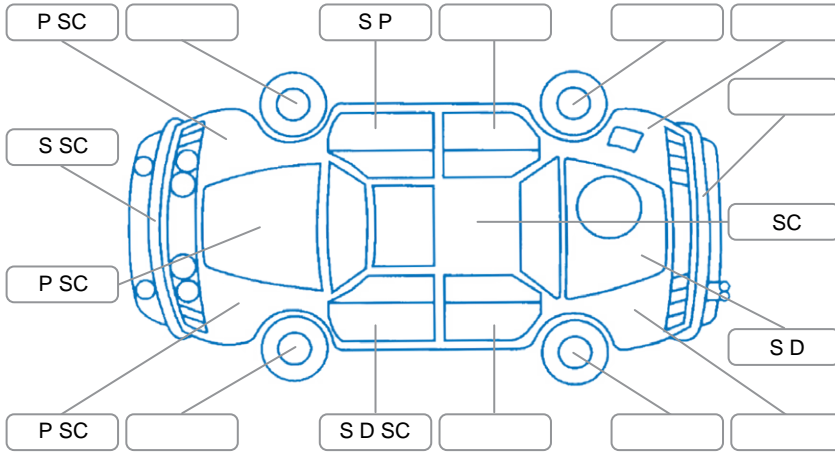

Report ID:	28,270,471	Version:	2
Created:	25 Jun 2026		

Make:	Mitsubishi	Model:	Triton
Body Style:	Utility	Year:	2017
Rego No.:	KYM58	Rego Expiry:	24 Jul 2026
WoF Expiry:	04 Oct 2026	Odometer:	77,393 Kms
Good No.:	28270471	VIN:	MMAYYKK10HH017611
Next Service:	90,000 Kms	Service History:	Yes

Key

S = Scratch R = Rust C = Crack * = Decals W = Significant scuffs
 D = Dent PT = Paint defect P = Pin dent SC = Stone Chips

Note: some defects and blemishes may not be displayed in the diagram

Body Inspection Comments

Both headlights are delaminating. LH can corner dented and scratched.
 Both sill step plates worn.
 Minor dent in RH sill.
 Trailer plug mount dented, plug loose.

Conditions During Body Inspection

Under Carriage and Under Bonnet Inspection Comments