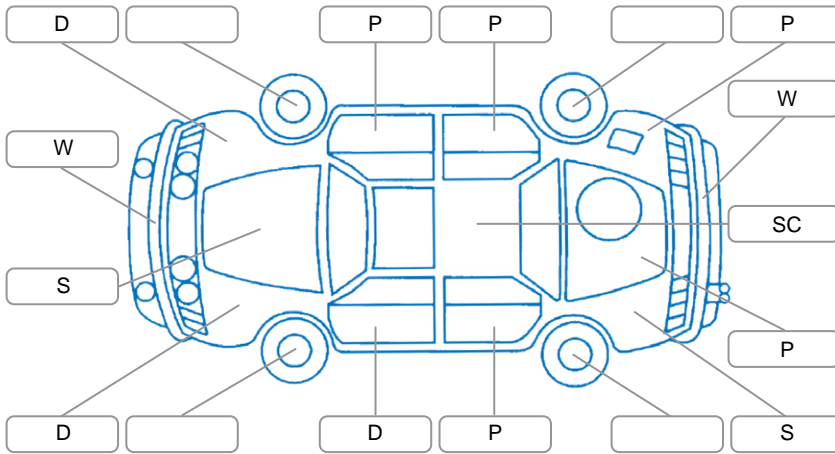

Report ID:	28,270,463	Version:	1
Created:	20 Jun 2026		

Make:	Subaru	Model:	Impreza
Body Style:	Wagon	Year:	2007
Rego No.:	DZY596	Rego Expiry:	24 Jul 2026
WoF Expiry:	26 Nov 2026	Odometer:	222,504 Kms
Good No.:	28270463	VIN:	JF1GG9KR57G039301
Next Service:	222000	Service History:	No

Key

S = Scratch R = Rust C = Crack * = Decals W = Significant scuffs
 D = Dent PT = Paint defect P = Pin dent SC = Stone Chips

Note: some defects and blemishes may not be displayed in the diagram

Body Inspection Comments

Left Headlight Out

Conditions During Body Inspection

Dry

Under Carriage and Under Bonnet Inspection Comments

Front Inner CVs Leaking
 Rear Differential Seepage

Interior Comments

Seats:	Average
Carpets:	Average
Panels:	Average
Dashboard:	Average