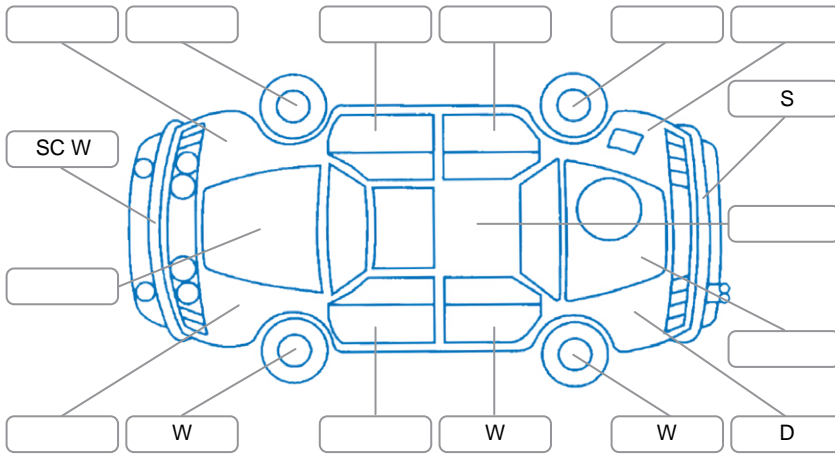

Report ID:	28,270,382	Version:	1
Created:	22 Jun 2026		

Make:	Toyota	Model:	Aqua
Body Style:	Hatchback	Year:	2015
Rego No.:	QSH507	Rego Expiry:	04 Jul 2026
WoF Expiry:	06 Jul 2027	Odometer:	102,497 Kms
Good No.:	28270382	VIN:	7AT0H65YX24502139
Next Service:	112,000	Service History:	No

Key
 S = Scratch R = Rust C = Crack * = Decals W = Significant scuffs
 D = Dent PT = Paint defect P = Pin dent SC = Stone Chips

Note: some defects and blemishes may not be displayed in the diagram

Body Inspection Comments