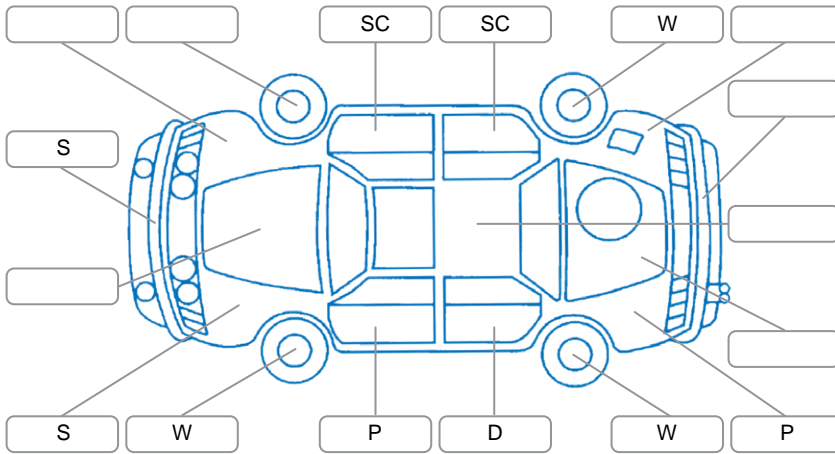

Report ID:	28,270,353	Version:	1
Created:	25 Jun 2026		

Make:	Mitsubishi	Model:	I-Miev
Body Style:	Hatchback	Year:	2011
Rego No.:	KBT807	Rego Expiry:	09 Mar 2026
WoF Expiry:	25 Sep 2026	Odometer:	61,812 Kms
Good No.:	28270353	VIN:	7AT0CJ41X16003483
Next Service:	71000	Service History:	Yes

### Key

S = Scratch    R = Rust    C = Crack    \* = Decals    W = Significant scuffs  
 D = Dent    PT = Paint defect    P = Pin dent    SC = Stone Chips

Note: some defects and blemishes may not be displayed in the diagram