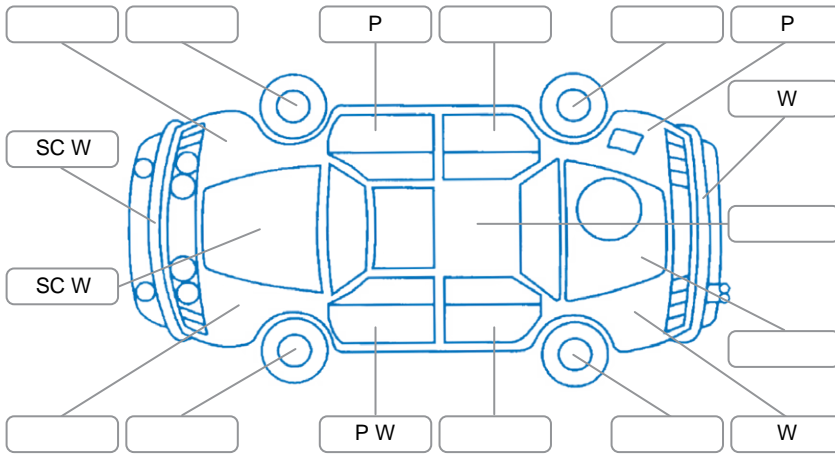

Report ID:	28,270,330	Version:	1
Created:	22 Jun 2026		

Make:	Toyota	Model:	Rav4
Body Style:	SUV	Year:	2019
Rego No.:	MEB213	Rego Expiry:	10 Sep 2026
WoF Expiry:	05 Aug 2026	Odometer:	163,970 Kms
Good No.:	28270330	VIN:	JTMZ43FV80D500559
Next Service:	170000km	Service History:	Yes

Key
 S = Scratch R = Rust C = Crack * = Decals W = Significant scuffs
 D = Dent PT = Paint defect P = Pin dent SC = Stone Chips

Note: some defects and blemishes may not be displayed in the diagram

Body Inspection Comments

Conditions During Body Inspection: Dry

Under Carriage and Under Bonnet Inspection Comments

Interior Comments

Seats:	Good
Carpets:	Good
Panels:	Good
Dashboard:	Good

General Comments

4WD.

Road Conditions During Test Drive	Dry		
Engine Timing Mechanism	Timing Chain		
Evidence of Cam Belt Replacement	<input type="checkbox"/> Yes	<input type="checkbox"/> No	Kms
Inspected by:	Haden Brown		
Published by:	Haden Brown		
Inspection Date:	22 Jun 2026		