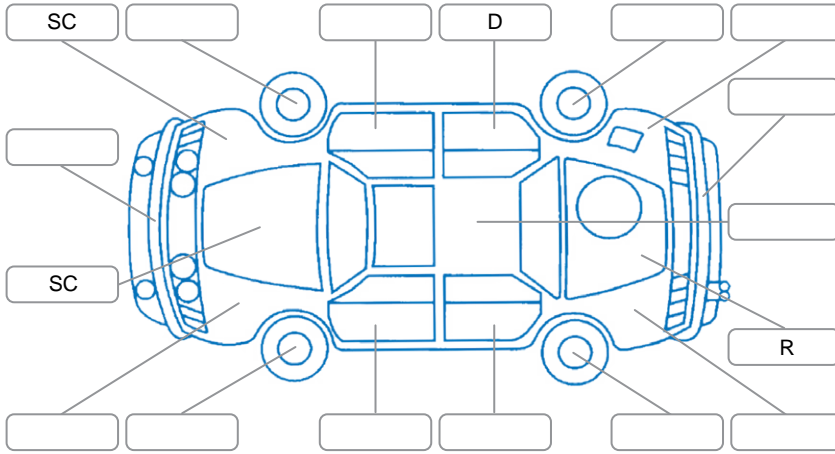

Report ID:	28,270,245	Version:	2
Created:	25 Jun 2026		

Make:	Ford	Model:	Territory
Body Style:	SUV	Year:	2013
Rego No.:	GUY263	Rego Expiry:	29 Jul 2026
WoF Expiry:	16 Mar 2027	Odometer:	128,380 Kms
Good No.:	28270245	VIN:	6FPAAAJGATCS99150
Next Service:	137,000	Service History:	No

Key

S = Scratch R = Rust C = Crack * = Decals W = Significant scuffs
 D = Dent PT = Paint defect P = Pin dent SC = Stone Chips

Note: some defects and blemishes may not be displayed in the diagram

Body Inspection Comments