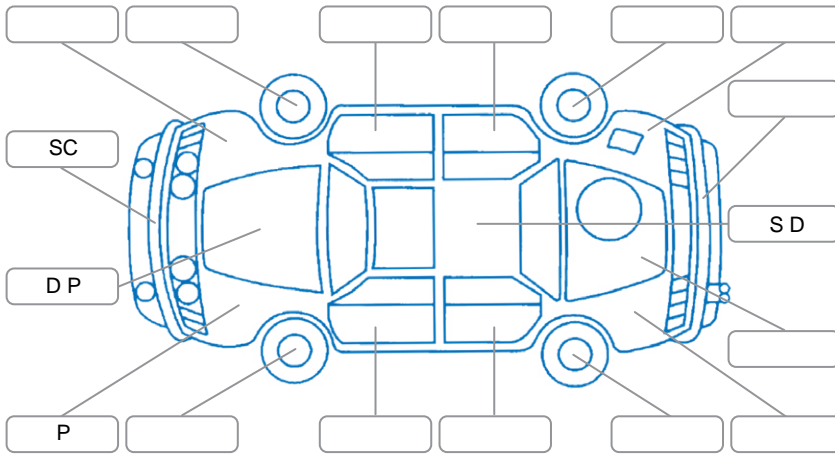

Report ID:	28,270,213	Version:	1
Created:	22 Jun 2026		

Make:	Mitsubishi	Model:	Eclipse Cross
Body Style:	SUV	Year:	2022
Rego No.:	NUM272	Rego Expiry:	16 Feb 2027
WoF Expiry:	16 Feb 2027	Odometer:	51,086 Kms
Good No.:	28270213	VIN:	JMFXDGL3WNZ001587
Next Service:	60000	Service History:	No

Key

S = Scratch R = Rust C = Crack * = Decals W = Significant scuffs
 D = Dent PT = Paint defect P = Pin dent SC = Stone Chips

Note: some defects and blemishes may not be displayed in the diagram

Body Inspection Comments