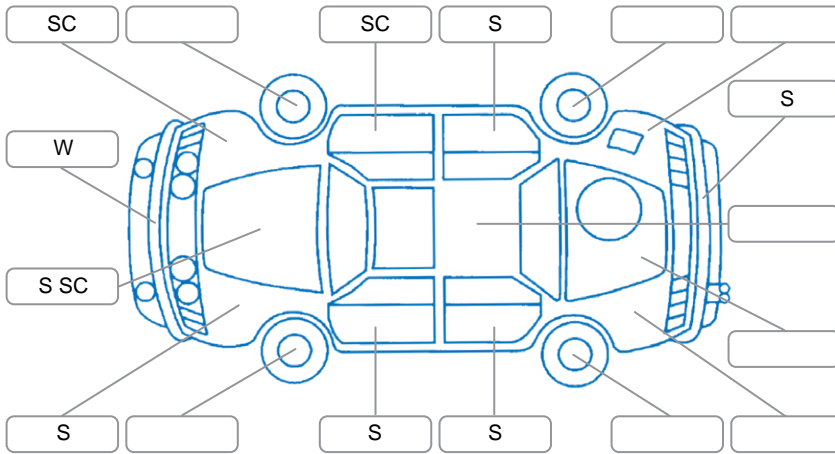

Report ID:	28,269,897	Version:	1
Created:	23 Jun 2026		

Make:	Suzuki	Model:	Celerio
Body Style:	Hatchback	Year:	2017
Rego No.:	KRF566	Rego Expiry:	22 Sep 2026
WoF Expiry:	22 May 2027	Odometer:	90,286 Kms
Good No.:	28269897	VIN:	MMSLFE42S00170409
Next Service:	2/5/25 or 96000km	Service History:	Yes

### Key

S = Scratch    R = Rust    C = Crack    \* = Decals    W = Significant scuffs  
 D = Dent    PT = Paint defect    P = Pin dent    SC = Stone Chips

Note: some defects and blemishes may not be displayed in the diagram