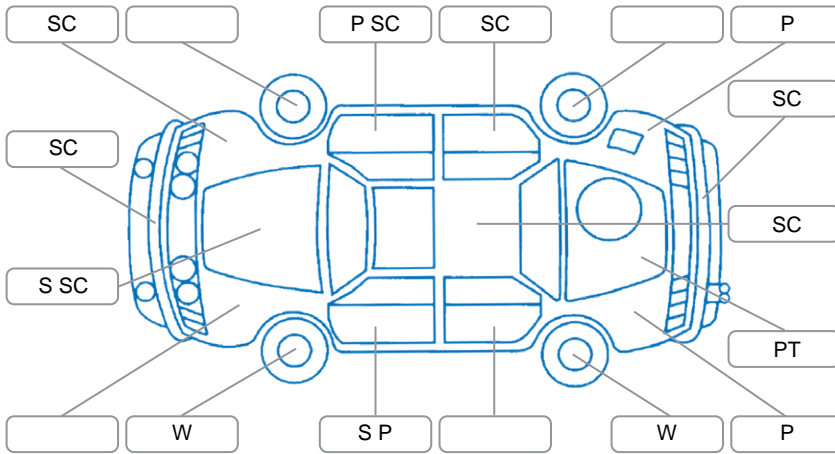

Key
 S = Scratch R = Rust C = Crack * = Decals W = Significant scuffs
 D = Dent PT = Paint defect P = Pin dent SC = Stone Chips

Note: some defects and blemishes may not be displayed in the diagram

Body Inspection Comments

Conditions During Body Inspection: Dry

Under Carriage and Under Bonnet Inspection Comments

2WD

Interior Comments

Seats:	Good
Carpets:	Large rip on drivers side
Panels:	Good
Dashboard:	Good

General Comments