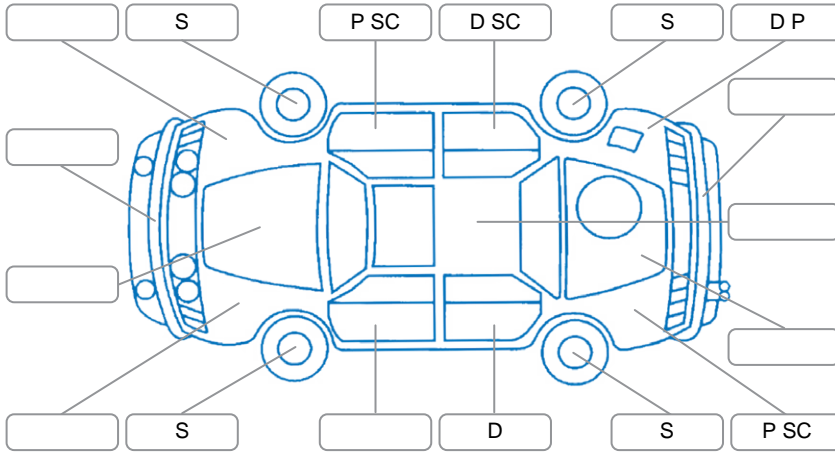

Report ID:	28,269,832	Version:	2
Created:	03 Jul 2026		

Make:	Toyota	Model:	Aqua
Body Style:	Hatchback	Year:	2013
Rego No.:	PRB567	Rego Expiry:	18 Dec 2026
WoF Expiry:	14 Jul 2027	Odometer:	144,189 Kms
Good No.:	28269832	VIN:	7AT0H65YX22154126
Next Service:	154,285 Kms	Service History:	No

Key

S = Scratch R = Rust C = Crack * = Decals W = Significant scuffs
 D = Dent PT = Paint defect P = Pin dent SC = Stone Chips

Note: some defects and blemishes may not be displayed in the diagram

Body Inspection Comments

Minor dent in LH sill.

Conditions During Body Inspection

Wet

Under Carriage and Under Bonnet Inspection Comments

Interior Comments

Seats:	Average, seats stained.
Carpets:	Good
Panels:	Good
Dashboard:	Good

General Comments