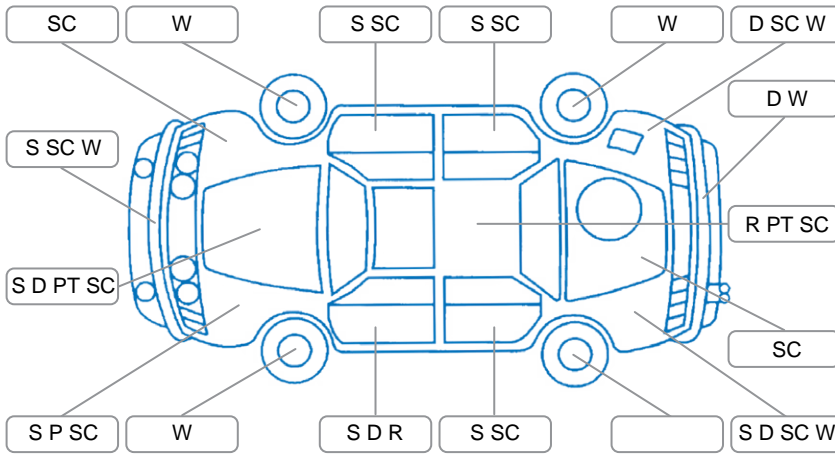

Report ID:	28,269,781	Version:	1
Created:	22 Jun 2026		

Make:	Toyota	Model:	Rav4
Body Style:	Wagon	Year:	1995
Rego No.:	CHA2	Rego Expiry:	22 Jul 2026
WoF Expiry:	19 Aug 2026	Odometer:	329,321 Kms
Good No.:	28269781	VIN:	7A8H61X0704007632
Next Service:	317,000km	Service History:	No

Key
 S = Scratch R = Rust C = Crack * = Decals W = Significant scuffs
 D = Dent PT = Paint defect P = Pin dent SC = Stone Chips

Note: some defects and blemishes may not be displayed in the diagram

Body Inspection Comments

Windscreen stone chips

Conditions During Body Inspection

Dry

Under Carriage and Under Bonnet Inspection Comments

Engine oil leak
 Underbody surface rust
 4 wheel drive

Interior Comments

Seats:	Good
Carpets:	Average
Panels:	Average
Dashboard:	Good