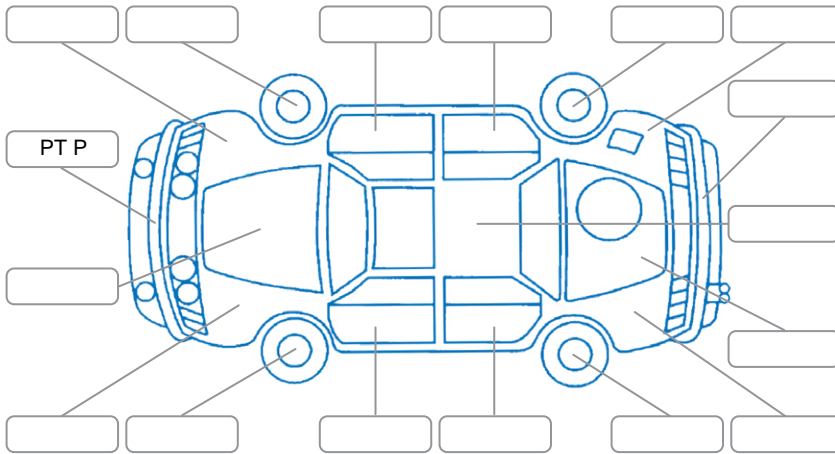

Report ID:	28,269,723	Version:	2
Created:	24 Jun 2026		

Make:	Jeep	Model:	Grand Cherokee
Body Style:	SUV	Year:	2017
Rego No.:	LMS860	Rego Expiry:	01 Aug 2026
WoF Expiry:	08 Jul 2027	Odometer:	94,437 Kms
Good No.:	28269723	VIN:	1C4RJFEM3HC814012
Next Service:	103,000 Kms	Service History:	Yes

Key
 S = Scratch R = Rust C = Crack * = Decals W = Significant scuffs
 D = Dent PT = Paint defect P = Pin dent SC = Stone Chips

Note: some defects and blemishes may not be displayed in the diagram

Body Inspection Comments

Conditions During Body Inspection: Dry

Under Carriage and Under Bonnet Inspection Comments

4WD

Interior Comments

Seats:	Good
Carpets:	Good
Panels:	Good
Dashboard:	Good

General Comments

Road Conditions During Test Drive	Dry		
Engine Timing Mechanism	Timing Chain		
Evidence of Cam Belt Replacement	<input type="checkbox"/> Yes	<input type="checkbox"/> No	Kms
Inspected by:	Hoani Saunders		
Published by:	Malcolm Thomas		
Inspection Date:	19 Jun 2026		