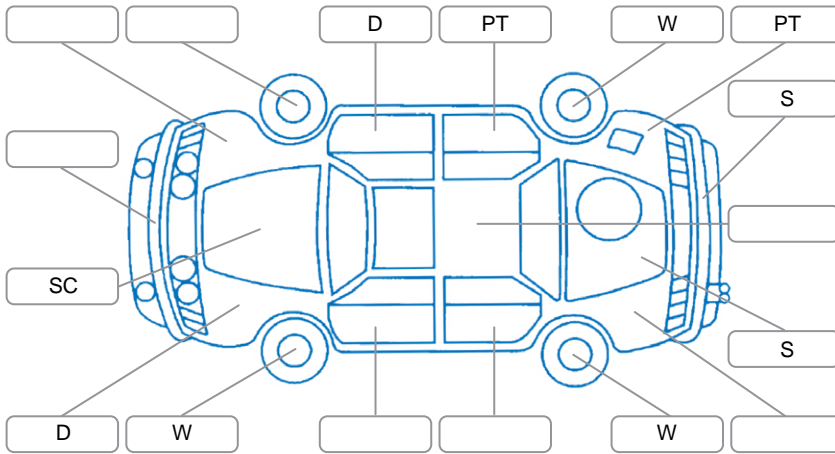

Report ID:	28,269,710	Version:	3
Created:	27 Jun 2026		

Make:	Skoda	Model:	Fabia
Body Style:	Hatchback	Year:	2014
Rego No.:	HHS176	Rego Expiry:	20 Jul 2026
WoF Expiry:	11 Jun 2027	Odometer:	112,947 Kms
Good No.:	28269710	VIN:	TMBFP65J9E3030646
Next Service:	129,000 Kms	Service History:	No

Key
 S = Scratch R = Rust C = Crack * = Decals W = Significant scuffs
 D = Dent PT = Paint defect P = Pin dent SC = Stone Chips

Note: some defects and blemishes may not be displayed in the diagram

Body Inspection Comments

Small stone chip in front windscreen

Conditions During Body Inspection Dry

Under Carriage and Under Bonnet Inspection Comments

2WD

Interior Comments

Seats:	Good
Carpets:	Good
Panels:	Good
Dashboard:	Good

General Comments