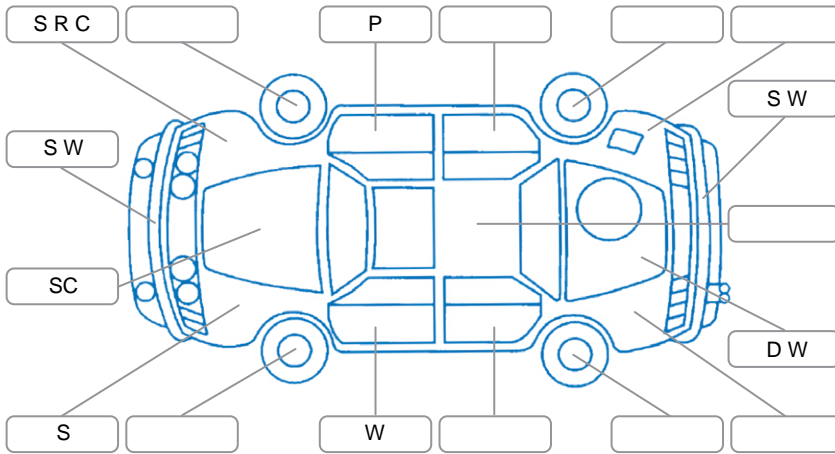

Report ID:	28,269,694	Version:	3
Created:	01 Jul 2026		

Make:	Honda	Model:	CRV
Body Style:	SUV	Year:	2007
Rego No.:	DYR251	Rego Expiry:	25 Jun 2027
WoF Expiry:	26 Jun 2027	Odometer:	222,257 Kms
Good No.:	28269694	VIN:	JHLRE48707C206369
Next Service:	232,240 Kms	Service History:	No

Key

S = Scratch R = Rust C = Crack * = Decals W = Significant scuffs
 D = Dent PT = Paint defect P = Pin dent SC = Stone Chips

Note: some defects and blemishes may not be displayed in the diagram

Body Inspection Comments

Conditions During Body Inspection: Dry

Under Carriage and Under Bonnet Inspection Comments

Interior Comments

Seats:	Average
Carpets:	Average
Panels:	Average
Dashboard:	Average

General Comments

Road Conditions During Test Drive	Dry		
Engine Timing Mechanism	Timing Chain		
Evidence of Cam Belt Replacement	<input type="checkbox"/> Yes	<input type="checkbox"/> No	Kms
Inspected by:	Haden Brown		
Published by:	Harry Dodds		
Inspection Date:	22 Jun 2026		