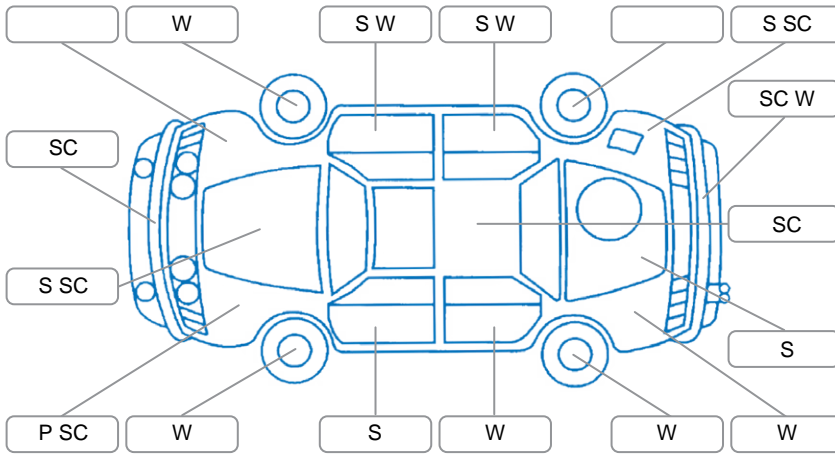

Report ID:	28,269,602	Version:	1
Created:	22 Jun 2026		

Make:	Suzuki	Model:	Baleno
Body Style:	Hatchback	Year:	2021
Rego No.:	NFU703	Rego Expiry:	05 Nov 2026
WoF Expiry:	06 Jan 2027	Odometer:	61,067 Kms
Good No.:	28269602	VIN:	MBHEWB52S00525710
Next Service:	71,900km	Service History:	No

### Key

S = Scratch    R = Rust    C = Crack    \* = Decals    W = Significant scuffs  
 D = Dent    PT = Paint defect    P = Pin dent    SC = Stone Chips

Note: some defects and blemishes may not be displayed in the diagram