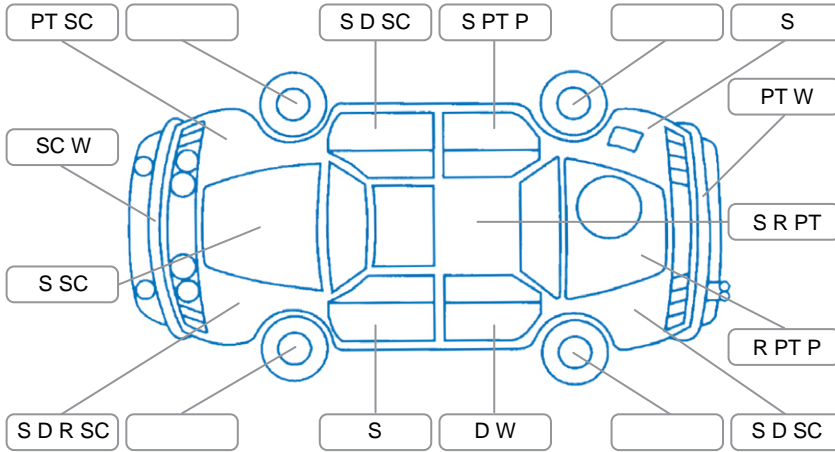

Report ID:	28,269,589	Version:	1
Created:	20 Jun 2026		

Make:	Mitsubishi	Model:	Pajero
Body Style:	SUV	Year:	1999
Rego No.:	FPA572	Rego Expiry:	14 Dec 2026
WoF Expiry:	11 Sep 2026	Odometer:	152,367 Kms
Good No.:	28269589	VIN:	7AT0CJ08X10002876
Next Service:	no sticker	Service History:	No

Key

S = Scratch R = Rust C = Crack * = Decals W = Significant scuffs
 D = Dent PT = Paint defect P = Pin dent SC = Stone Chips

Note: some defects and blemishes may not be displayed in the diagram

Body Inspection Comments

Poor body and paint repairs
 Rusty sunroof
 Rusty windscreen edge

Conditions During Body Inspection: Dry

Under Carriage and Under Bonnet Inspection Comments

Underbody surface rust

Interior Comments

Seats:	Average
Carpets:	Average
Panels:	Average
Dashboard:	Average