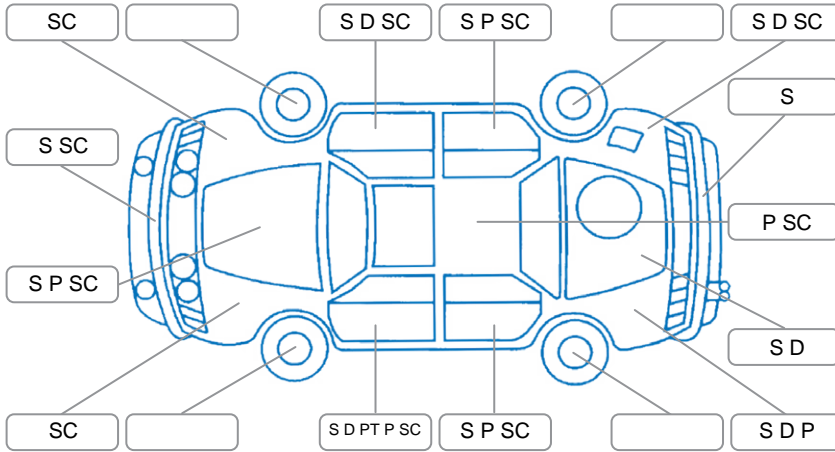

Report ID:	28,269,515	Version:	1
Created:	23 Jun 2026		

Make:	Hyundai	Model:	Iload
Body Style:	Van	Year:	2021
Rego No.:	NLD225	Rego Expiry:	20 Jul 2026
WoF Expiry:	24 Jun 2026	Odometer:	148,309 Kms
Good No.:	28269515	VIN:	KMFWBX7KMMU184371
Next Service:	154,000 Kms	Service History:	No

Key

S = Scratch R = Rust C = Crack * = Decals W = Significant scuffs
 D = Dent PT = Paint defect P = Pin dent SC = Stone Chips

Note: some defects and blemishes may not be displayed in the diagram

Body Inspection Comments

- Both sills dented and scuffed.
- RH taillight cracked.
- Tailgate window tints scratched.
- LF tyre wearing on outside shoulder.

Conditions During Body Inspection	Dry
-----------------------------------	-----

Under Carriage and Under Bonnet Inspection Comments

Minor engine oil leak.

Interior Comments

Seats:	Poor, drivers seat base torn.
Carpets:	Average, drivers footrest torn.
Panels:	Average
Dashboard:	Average, steering wheel worn.