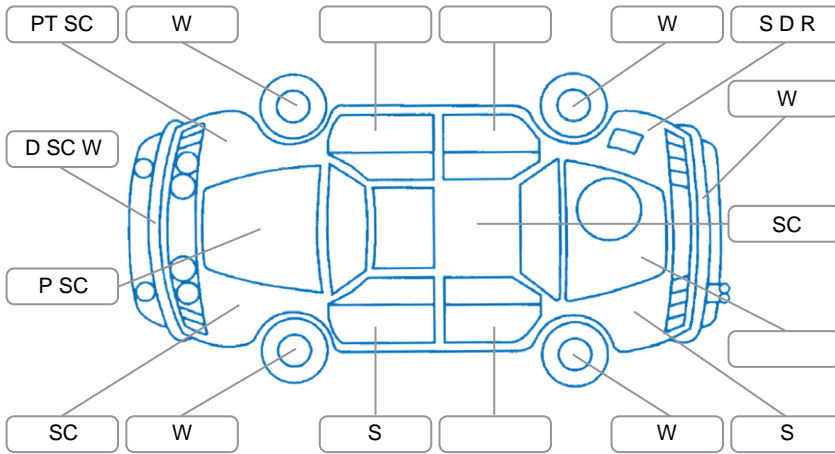

Report ID:	28,269,438	Version:	1
Created:	26 Jun 2026		

Make:	Nissan	Model:	Fuga
Body Style:	Sedan	Year:	2007
Rego No.:	HSZ37	Rego Expiry:	02 Mar 2027
WoF Expiry:	23 May 2027	Odometer:	132,344 Kms
Good No.:	28269438	VIN:	7AT0DH8GX14450744
Next Service:	129,064kms	Service History:	No

### Key

S = Scratch    R = Rust    C = Crack    \* = Decals    W = Significant scuffs  
 D = Dent    PT = Paint defect    P = Pin dent    SC = Stone Chips

Note: some defects and blemishes may not be displayed in the diagram

### Interior Comments

Seats:	Side of right front base pad is worn.
Carpets:	Good
Panels:	Good
Dashboard:	Good