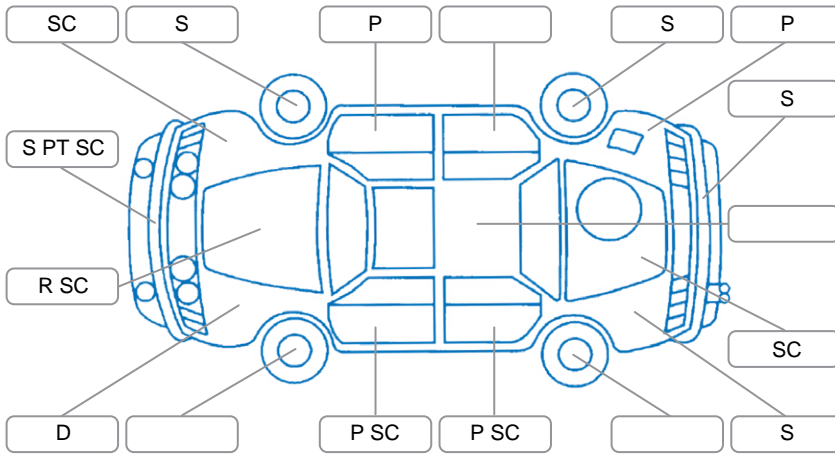

Report ID:	28,269,396	Version:	2
Created:	26 Jun 2026		

Make:	Toyota	Model:	Corolla
Body Style:	Sedan	Year:	1998
Rego No.:	WW9559	Rego Expiry:	01 Sep 2026
WoF Expiry:	07 Aug 2026	Odometer:	240,858 Kms
Good No.:	28269396	VIN:	7A453AEB104000027
Next Service:	254,000kms	Service History:	No

**Key**  
 S = Scratch    R = Rust    C = Crack    \* = Decals    W = Significant scuffs  
 D = Dent    PT = Paint defect    P = Pin dent    SC = Stone Chips

Note: some defects and blemishes may not be displayed in the diagram

### Body Inspection Comments

Left mirror cracked and mismatched colour.

Conditions During Body Inspection    Dry