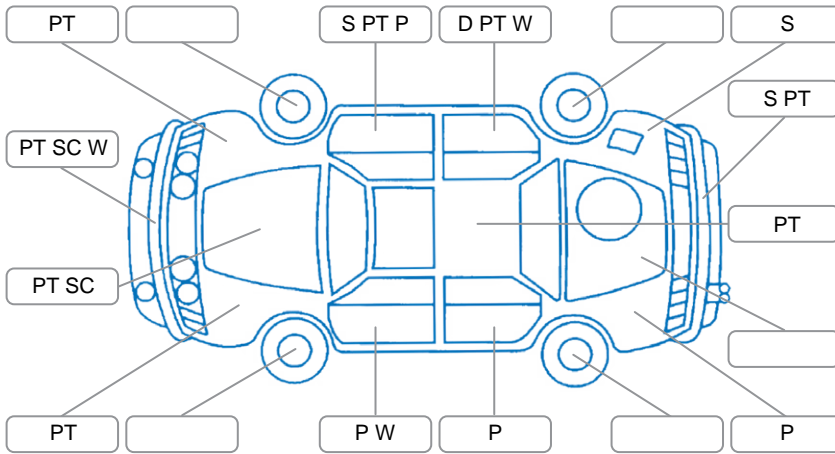

Report ID:	28,269,377	Version:	1
Created:	19 Jun 2026		

Make:	Mazda	Model:	Demio
Body Style:	Hatchback	Year:	2011
Rego No.:	PUJ763	Rego Expiry:	30 Jun 2026
WoF Expiry:	29 Jun 2027	Odometer:	81,924 Kms
Good No.:	28269377	VIN:	7AT0C12HX23115225
Next Service:	89,000kms	Service History:	No

Key

S = Scratch R = Rust C = Crack * = Decals W = Significant scuffs
 D = Dent PT = Paint defect P = Pin dent SC = Stone Chips

Note: some defects and blemishes may not be displayed in the diagram

Body Inspection Comments

Aerial broken.

Conditions During Body Inspection

Dry

Under Carriage and Under Bonnet Inspection Comments

Interior Comments

Seats:	Average
Carpets:	Average
Panels:	Good
Dashboard:	Good

General Comments

Road Conditions During Test Drive	Dry		
Engine Timing Mechanism	Timing Chain		
Evidence of Cam Belt Replacement	<input type="checkbox"/> Yes	<input type="checkbox"/> No	Kms
Inspected by:	Daryll Timms		
Published by:	Daryll Timms		
Inspection Date:	19 Jun 2026		