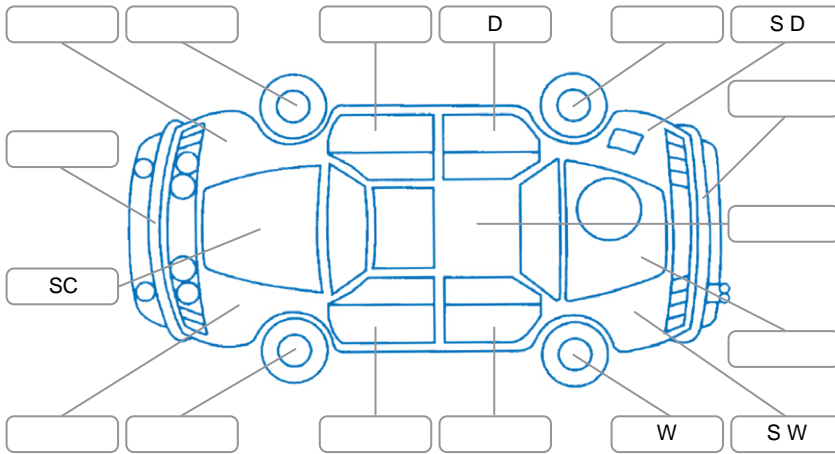

Report ID:	28,269,312	Version:	2
Created:	03 Jul 2026		

Make:	Ford	Model:	Ranger
Body Style:	Utility	Year:	2016
Rego No.:	KDC298	Rego Expiry:	04 Oct 2026
WoF Expiry:	07 Oct 2026	Odometer:	168,060 Kms
Good No.:	28269312	VIN:	MNAUMFF50GW604948
Next Service:	178000	Service History:	No

**Key**  
 S = Scratch    R = Rust    C = Crack    \* = Decals    W = Significant scuffs  
 D = Dent    PT = Paint defect    P = Pin dent    SC = Stone Chips

Note: some defects and blemishes may not be displayed in the diagram