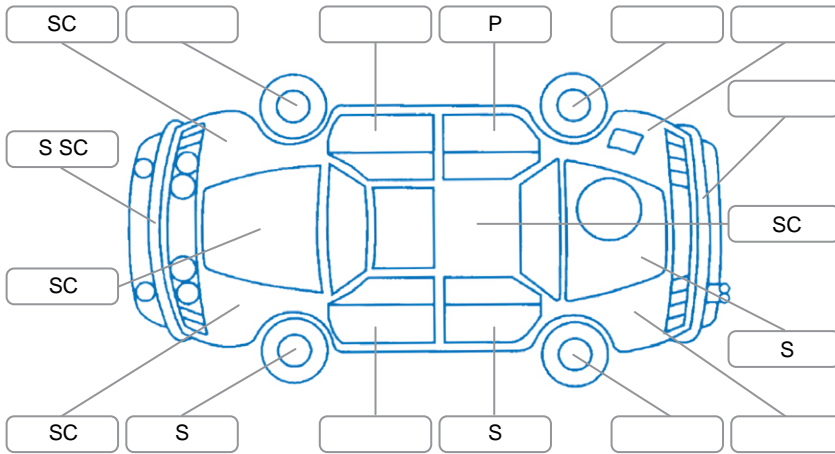

Report ID:	28,269,214	Version:	2
Created:	25 Jun 2026		

Make:	KIA	Model:	Stonic
Body Style:	SUV	Year:	2021
Rego No.:	NSJ740	Rego Expiry:	05 Sep 2026
WoF Expiry:	08 Jul 2027	Odometer:	39,759 Kms
Good No.:	28269214	VIN:	KNADD817VN6600361
Next Service:	49,774 Kms	Service History:	Yes

Key
 S = Scratch R = Rust C = Crack * = Decals W = Significant scuffs
 D = Dent PT = Paint defect P = Pin dent SC = Stone Chips

Note: some defects and blemishes may not be displayed in the diagram

Body Inspection Comments

RF door seal torn.

Conditions During Body Inspection Wet

Under Carriage and Under Bonnet Inspection Comments

Interior Comments

Seats:	Good
Carpets:	Good
Panels:	Good
Dashboard:	Good

General Comments

Road Conditions During Test Drive	Wet		
Engine Timing Mechanism	Timing Chain		
Evidence of Cam Belt Replacement	<input type="checkbox"/> Yes	<input type="checkbox"/> No	Kms
Inspected by:	Troy Smith		
Published by:	Shanna Bullion		
Inspection Date:	21 Jun 2026		