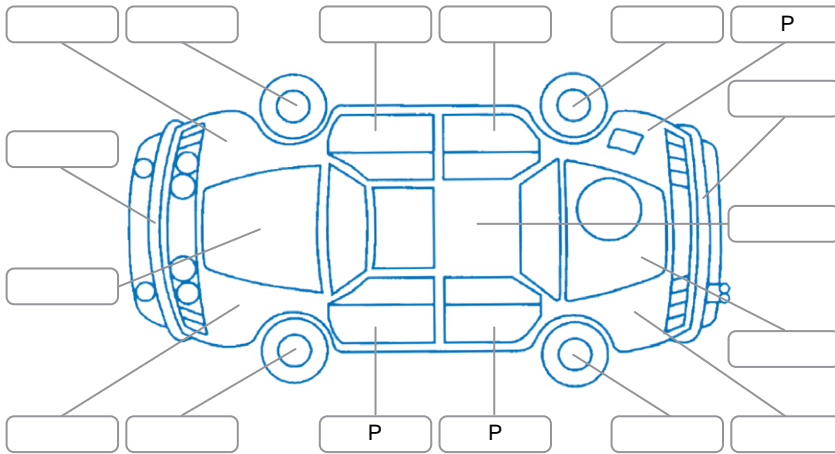

Report ID:	28,269,144	Version:	2
Created:	25 Jun 2026		

Make:	Toyota	Model:	Comry Ultima
Body Style:	Sedan	Year:	1987
Rego No.:	NI1699	Rego Expiry:	
WoF Expiry:	25 Dec 2026	Odometer:	284,309 Kms
Good No.:	28269144	VIN:	
Next Service:	292,500kms	Service History:	No

Key
 S = Scratch R = Rust C = Crack * = Decals W = Significant scuffs
 D = Dent PT = Paint defect P = Pin dent SC = Stone Chips

Note: some defects and blemishes may not be displayed in the diagram

Body Inspection Comments