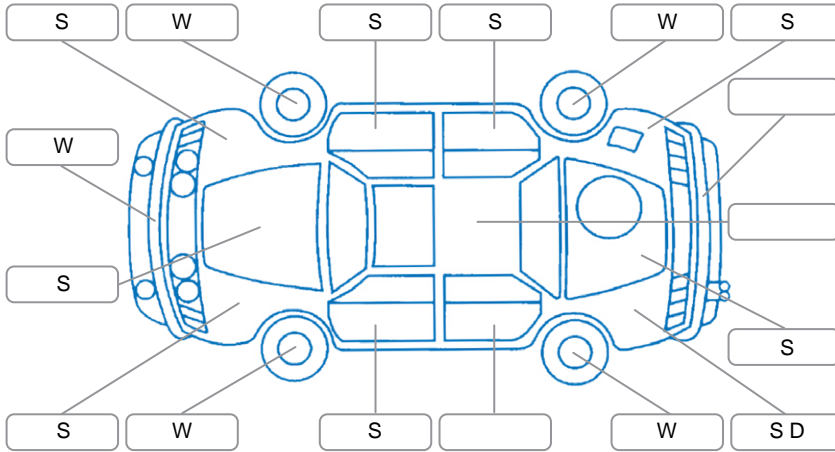

Report ID:	28,269,128	Version:	1
Created:	24 Jun 2026		

Make:	Volkswagen	Model:	Touareg
Body Style:	SUV	Year:	2013
Rego No.:	GRS848	Rego Expiry:	07 Nov 2026
WoF Expiry:	03 Jul 2027	Odometer:	164,312 Kms
Good No.:	28269128	VIN:	WVGZZZ7PZDD019680
Next Service:	21/10/26 or 174413km	Service History:	Yes

**Key**

S = Scratch    R = Rust    C = Crack    \* = Decals    W = Significant scuffs  
 D = Dent    PT = Paint defect    P = Pin dent    SC = Stone Chips

Note: some defects and blemishes may not be displayed in the diagram