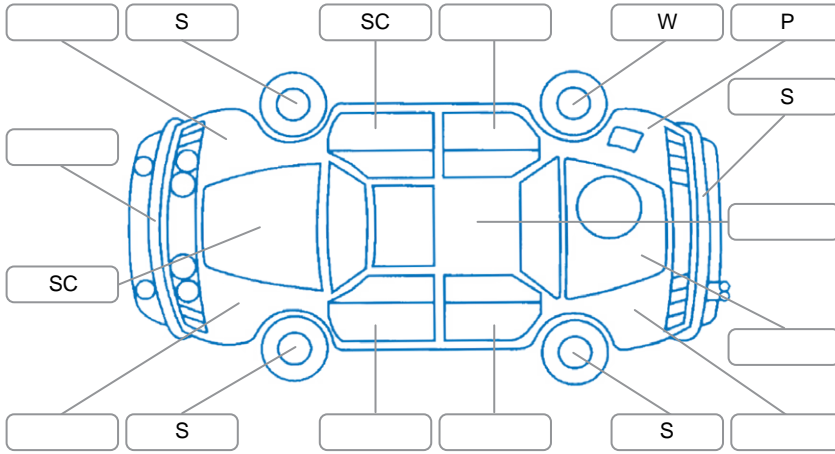

Report ID:	28,269,057	Version:	5
Created:	01 Jul 2026		

Make:	Suzuki	Model:	Swift
Body Style:	Hatchback	Year:	2012
Rego No.:	PDJ262	Rego Expiry:	30 Jun 2026
WoF Expiry:	15 Jun 2027	Odometer:	212,777 Kms
Good No.:	28269057	VIN:	JSAFZC82S00113129
Next Service:	222,782km	Service History:	Yes

**Key**

S = Scratch    R = Rust    C = Crack    \* = Decals    W = Significant scuffs  
 D = Dent    PT = Paint defect    P = Pin dent    SC = Stone Chips

Note: some defects and blemishes may not be displayed in the diagram