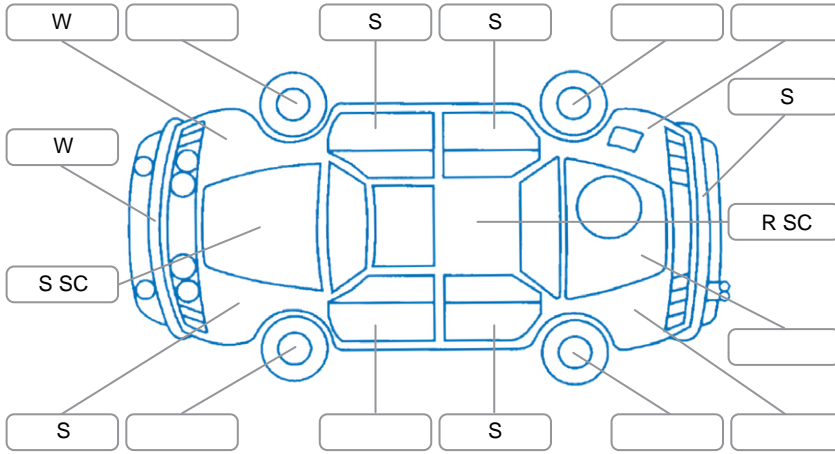

**Key**

S = Scratch    R = Rust    C = Crack    \* = Decals    W = Significant scuffs  
 D = Dent    PT = Paint defect    P = Pin dent    SC = Stone Chips

Note: some defects and blemishes may not be displayed in the diagram

**Body Inspection Comments**

Windscreen stone chip in CVA

Conditions During Body Inspection

Wet

**Under Carriage and Under Bonnet Inspection Comments**

Underbody oxidation

**Interior Comments**

Seats:	Good
Carpets:	Good
Panels:	Good
Dashboard:	Good