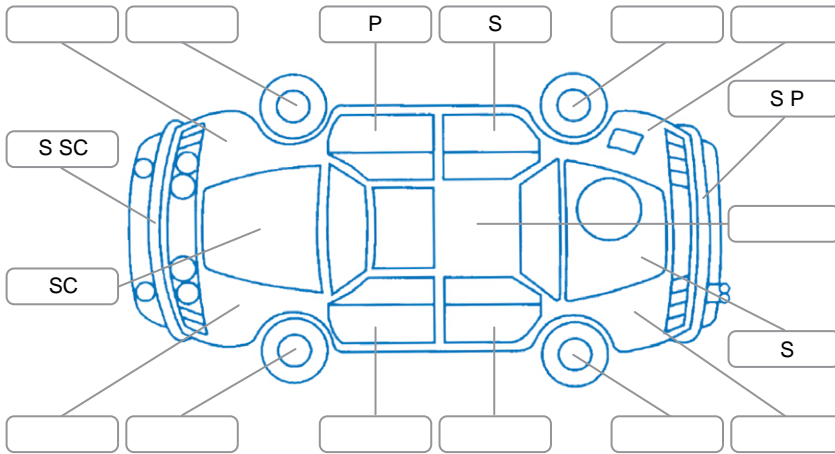

Report ID:	28,268,918	Version:	1
Created:	22 Jun 2026		

Make:	Honda	Model:	CRV
Body Style:	SUV	Year:	2006
Rego No.:	LSH433	Rego Expiry:	01 Jul 2026
WoF Expiry:	15 Dec 2026	Odometer:	150,131 Kms
Good No.:	28268918	VIN:	7AT08G7HX18001656
Next Service:	160000	Service History:	No

Key

S = Scratch R = Rust C = Crack * = Decals W = Significant scuffs
 D = Dent PT = Paint defect P = Pin dent SC = Stone Chips

Note: some defects and blemishes may not be displayed in the diagram

Body Inspection Comments

Conditions During Body Inspection Dry

Under Carriage and Under Bonnet Inspection Comments

Interior Comments

Seats:	Average
Carpets:	Good
Panels:	Good
Dashboard:	Good

General Comments

Road Conditions During Test Drive	Dry	
Engine Timing Mechanism	Timing Chain	
Evidence of Cam Belt Replacement	<input type="checkbox"/> Yes <input type="checkbox"/> No	Kms
Inspected by:	Chris Buckley	
Published by:	Jeremy Hutchings	
Inspection Date:	22 Jun 2026	