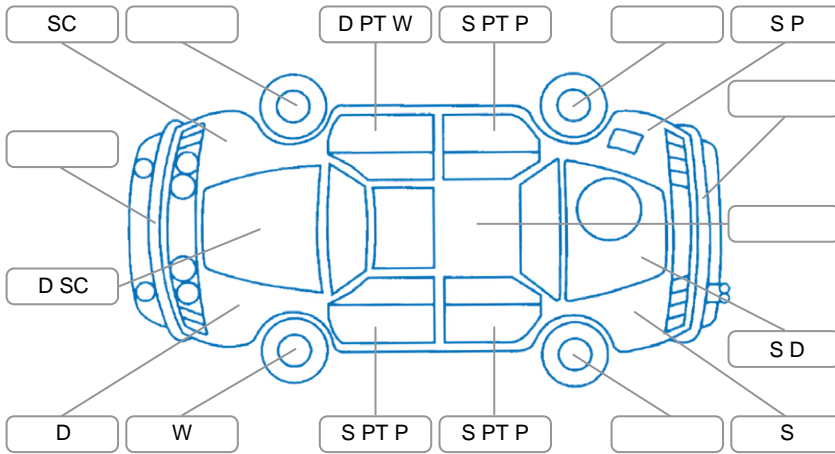

Report ID:	28,268,816	Version:	4
Created:	03 Jul 2026		

Make:	Holden	Model:	Rodeo 4X2
Body Style:	Utility	Year:	2003
Rego No.:	BQL601	Rego Expiry:	30 Sep 2026
WoF Expiry:	13 Mar 2027	Odometer:	207,777 Kms
Good No.:	28268816	VIN:	MPATFR26H3T103837
Next Service:	2/07/27 or 217800	Service History:	No

Key
 S = Scratch R = Rust C = Crack * = Decals W = Significant scuffs
 D = Dent PT = Paint defect P = Pin dent SC = Stone Chips

Note: some defects and blemishes may not be displayed in the diagram

Body Inspection Comments

Stone chips in windscreen.
 Centre caps missing from all 4 wheels.

Conditions During Body Inspection Dry

Under Carriage and Under Bonnet Inspection Comments

Interior Comments

Seats:	Average
Carpets:	Good
Panels:	Average
Dashboard:	Good