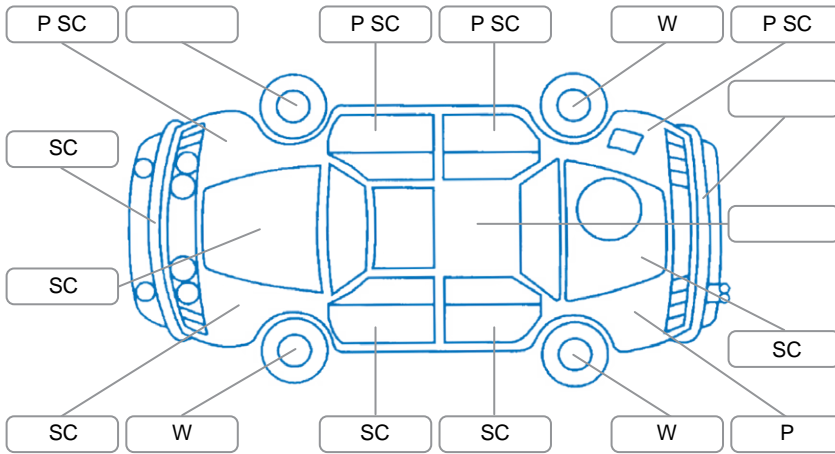

Report ID:	28,268,800	Version:	1
Created:	10 Jul 2026		

Make:	Honda	Model:	CRV
Body Style:	SUV	Year:	2014
Rego No.:	HRP718	Rego Expiry:	21 Oct 2026
WoF Expiry:	09 Jul 2027	Odometer:	115,620 Kms
Good No.:	28268800	VIN:	MRHRM4890FP061690
Next Service:	126,000 km	Service History:	Yes

Key
 S = Scratch R = Rust C = Crack * = Decals W = Significant scuffs
 D = Dent PT = Paint defect P = Pin dent SC = Stone Chips

Note: some defects and blemishes may not be displayed in the diagram

Body Inspection Comments

Conditions During Body Inspection: Dry

Under Carriage and Under Bonnet Inspection Comments

4-wheel drive.

Interior Comments

Seats:	Average
Carpets:	Average
Panels:	Average
Dashboard:	Average

General Comments