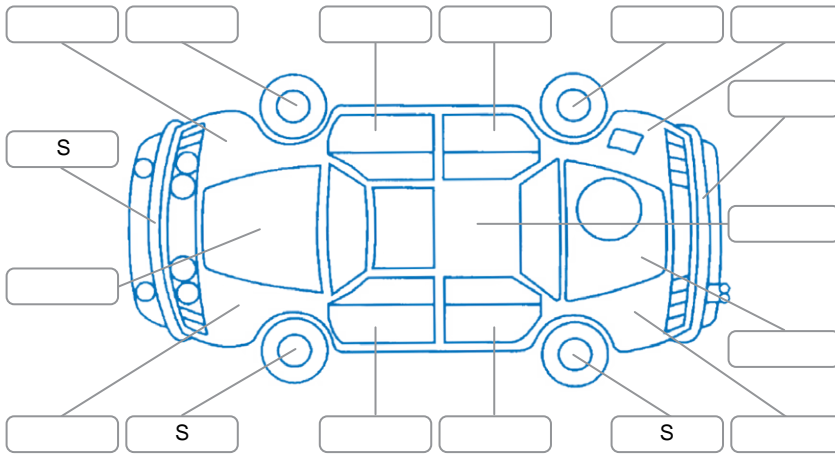

Report ID:	28,268,703	Version:	3
Created:	23 Jun 2026		

Make:	Toyota	Model:	86
Body Style:	Sports Car	Year:	2014
Rego No.:	HFM860	Rego Expiry:	31 Jan 2027
WoF Expiry:	29 Jan 2027	Odometer:	50,572 Kms
Good No.:	28268703	VIN:	JF1ZN6K72EG018029
Next Service:	61,000 kms	Service History:	Yes

**Key**  
 S = Scratch    R = Rust    C = Crack    \* = Decals    W = Significant scuffs  
 D = Dent    PT = Paint defect    P = Pin dent    SC = Stone Chips

Note: some defects and blemishes may not be displayed in the diagram