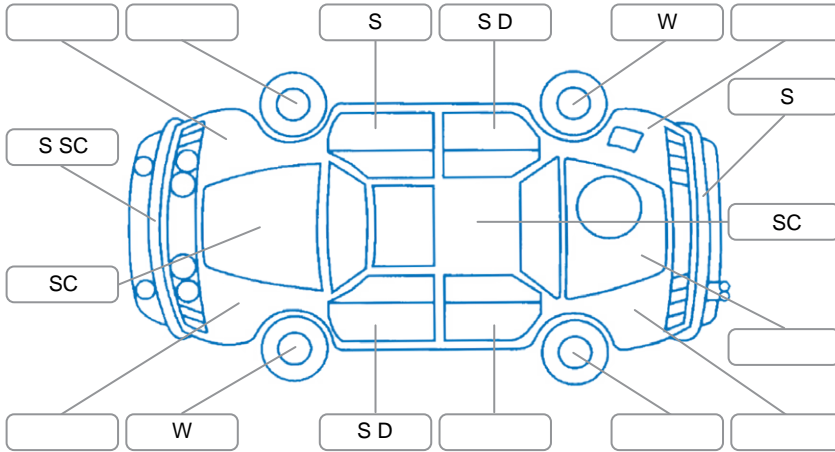

Key

S = Scratch R = Rust C = Crack * = Decals W = Significant scuffs
 D = Dent PT = Paint defect P = Pin dent SC = Stone Chips

Note: some defects and blemishes may not be displayed in the diagram

Body Inspection Comments

Panels: Good

Dashboard: Good

General Comments

Road Conditions During Test Drive: Dry

Engine Timing Mechanism: Timing Chain

Evidence of Cam Belt Replacement: Yes No Kms

Inspected by: Jaykib Collins

Published by: Jaykib Collins