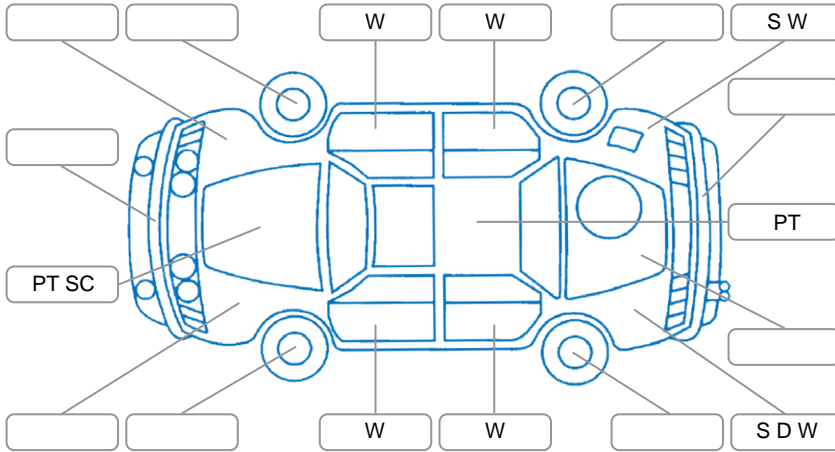

Report ID:	28,268,567	Version:	1
Created:	03 Jul 2026		

Make:	Ford	Model:	Ranger
Body Style:	Utility	Year:	2007
Rego No.:	EAA663	Rego Expiry:	01 Jun 2027
WoF Expiry:	05 Aug 2026	Odometer:	426,572 Kms
Good No.:	28268567	VIN:	MNAUSFE907W656395
Next Service:	429000	Service History:	No

### Key

S = Scratch    R = Rust    C = Crack    \* = Decals    W = Significant scuffs  
 D = Dent    PT = Paint defect    P = Pin dent    SC = Stone Chips

Note: some defects and blemishes may not be displayed in the diagram

### Body Inspection Comments

Tail lights cracked  
 Windscreen cracks

Conditions During Body Inspection

Dry

### Under Carriage and Under Bonnet Inspection Comments

Rust in front slam panel  
 Engine oil leaks  
 Spare on left rear, tyre perished and both rears worn