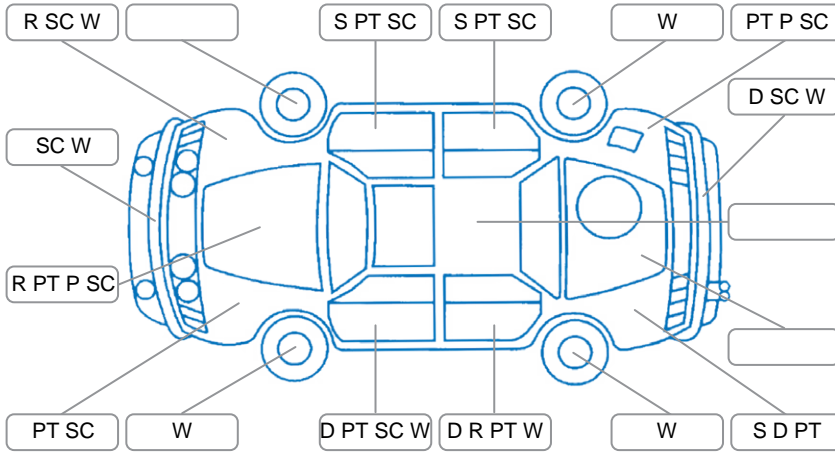

Report ID:	28,268,551	Version:	1
Created:	20 Jun 2026		

Make:	Holden	Model:	Barina
Body Style:	Hatchback	Year:	2008
Rego No.:	FLB536	Rego Expiry:	01 Jul 2026
WoF Expiry:	23 Sep 2026	Odometer:	210,160 Kms
Good No.:	28268551	VIN:	KL3SA486E8B237551
Next Service:	216000	Service History:	No

Key

S = Scratch R = Rust C = Crack * = Decals W = Significant scuffs
 D = Dent PT = Paint defect P = Pin dent SC = Stone Chips

Note: some defects and blemishes may not be displayed in the diagram

Body Inspection Comments

Poor paint condition

Conditions During Body Inspection

Dry

Under Carriage and Under Bonnet Inspection Comments

Underbody surface rust
 Engine oil leak

Interior Comments

Seats:	Average
Carpets:	Average
Panels:	Average
Dashboard:	Average

General Comments

Engine light displayed
 Worn front tires
 Poor brake performance

Road Conditions During Test Drive Dry

Engine Timing Mechanism Cambelt

Evidence of Cam Belt Replacement Yes No 135,800 Kms

Inspected by: Sione Mae