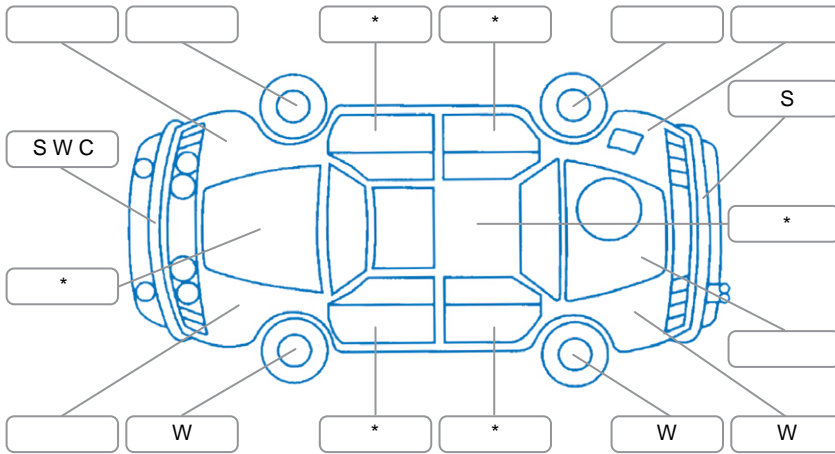

Report ID:	28,268,454	Version:	6
Created:	09 Jul 2026		

Make:	KIA	Model:	Niro
Body Style:	SUV	Year:	2023
Rego No.:	QAU166	Rego Expiry:	23 Jul 2027
WoF Expiry:	24 Jul 2026	Odometer:	70,003 Kms
Good No.:	28268454	VIN:	KNACP811UR5074670
Next Service:	75000	Service History:	Yes

Key
 S = Scratch R = Rust C = Crack * = Decals W = Significant scuffs
 D = Dent PT = Paint defect P = Pin dent SC = Stone Chips

Note: some defects and blemishes may not be displayed in the diagram

Body Inspection Comments