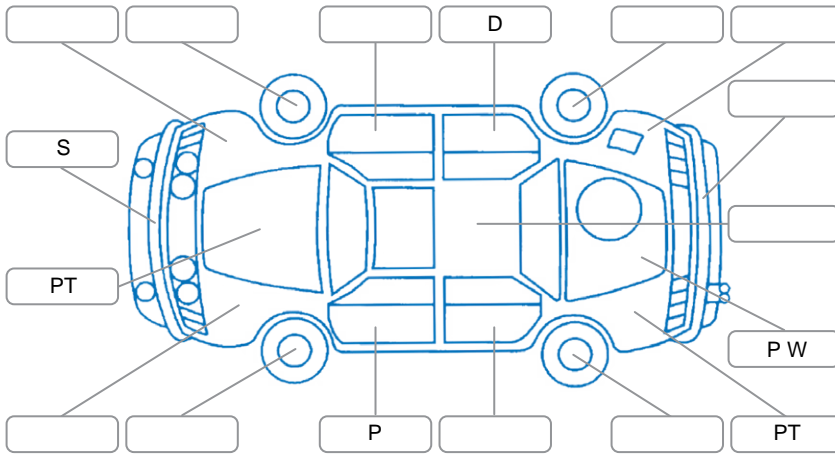

Report ID:	28,268,449	Version:	1
Created:	20 Jun 2026		

Make:	Mazda	Model:	Bt-50
Body Style:	Utility	Year:	2020
Rego No.:	MSJ513	Rego Expiry:	10 Sep 2026
WoF Expiry:	18 Jun 2027	Odometer:	85,819 Kms
Good No.:	28268449	VIN:	MMOUR0YG100055188
Next Service:	90900km	Service History:	Yes

Key
 S = Scratch R = Rust C = Crack * = Decals W = Significant scuffs
 D = Dent PT = Paint defect P = Pin dent SC = Stone Chips

Note: some defects and blemishes may not be displayed in the diagram

Body Inspection Comments

Windscreen has crack in CVA.

Conditions During Body Inspection

Dry

Under Carriage and Under Bonnet Inspection Comments

Interior Comments

Seats:	Good
Carpets:	Good
Panels:	Good
Dashboard:	Good

General Comments