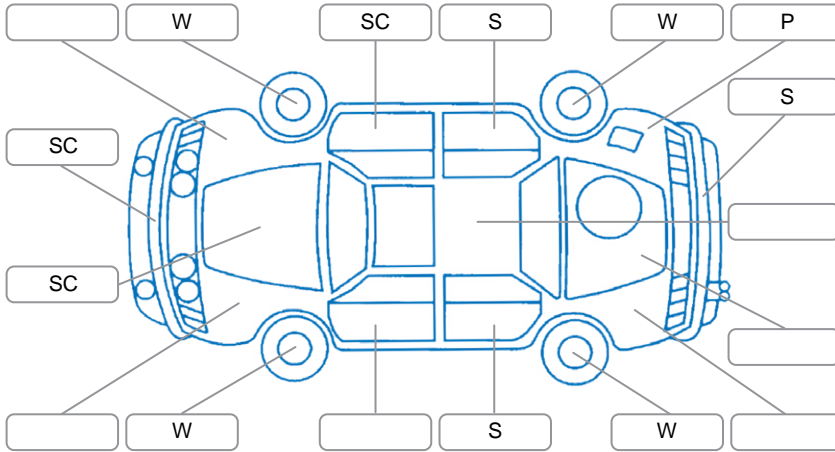

Report ID:	28,268,431	Version:	1
Created:	24 Jun 2026		

Make:	Hyundai	Model:	Santa FE
Body Style:	SUV	Year:	2013
Rego No.:	LJP813	Rego Expiry:	31 Oct 2026
WoF Expiry:	11 Oct 2026	Odometer:	253,045 Kms
Good No.:	28268431	VIN:	KMHSU81XSDU164165
Next Service:	262470	Service History:	No

**Key**

S = Scratch    R = Rust    C = Crack    \* = Decals    W = Significant scuffs  
 D = Dent    PT = Paint defect    P = Pin dent    SC = Stone Chips

Note: some defects and blemishes may not be displayed in the diagram