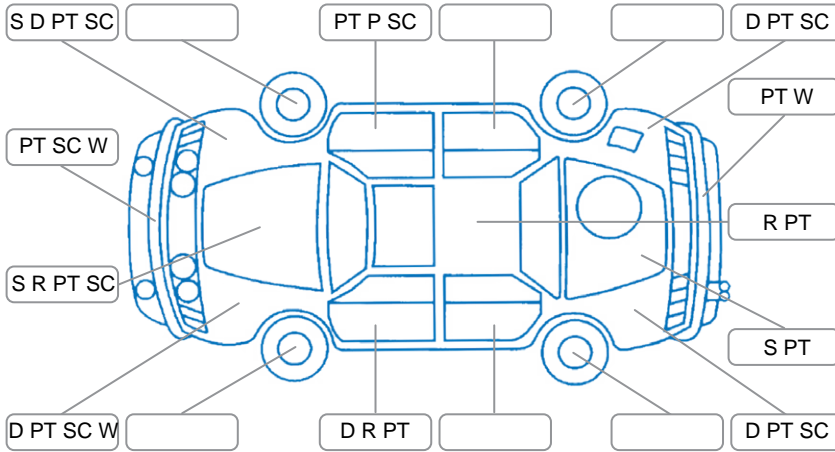

Report ID:	28,268,420	Version:	1
Created:	20 Jun 2026		

Make:	Toyota	Model:	Rav4
Body Style:	Wagon	Year:	1998
Rego No.:	CJH474	Rego Expiry:	17 Nov 2026
WoF Expiry:	23 Oct 2026	Odometer:	231,832 Kms
Good No.:	28268420	VIN:	7A8H61X0704014442
Next Service:		Service History:	No

Key

S = Scratch R = Rust C = Crack * = Decals W = Significant scuffs
 D = Dent PT = Paint defect P = Pin dent SC = Stone Chips

Note: some defects and blemishes may not be displayed in the diagram

Body Inspection Comments

Poor paint condition

Conditions During Body Inspection

Dry

Under Carriage and Under Bonnet Inspection Comments

Engine oil leak
 Underbody rust

Interior Comments

Seats:	Average
Carpets:	Average
Panels:	Average
Dashboard:	Average