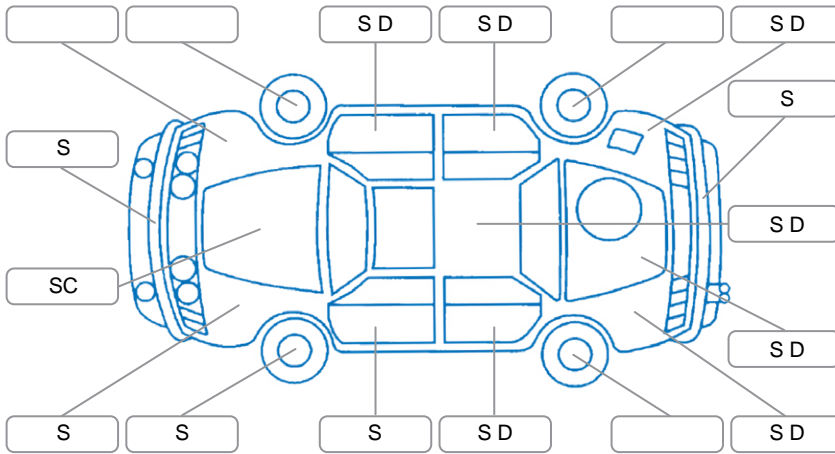

Report ID:	28,268,329	Version:	1
Created:	01 Jul 2026		

Make:	Isuzu	Model:	D-MAX
Body Style:	Utility	Year:	2020
Rego No.:	MTT10	Rego Expiry:	28 Oct 2026
WoF Expiry:	10 Jul 2027	Odometer:	46,749 Kms
Good No.:	28268329	VIN:	MPATFR85JKT004642
Next Service:	56,700kms	Service History:	No

Key
 S = Scratch R = Rust C = Crack * = Decals W = Significant scuffs
 D = Dent PT = Paint defect P = Pin dent SC = Stone Chips

Note: some defects and blemishes may not be displayed in the diagram

Body Inspection Comments

Roof rack key is missing. 2 of roof rack bar end caps are missing.

Conditions During Body Inspection

Dry

Under Carriage and Under Bonnet Inspection Comments

Interior Comments

Seats:	Good
Carpets:	Good
Panels:	Good
Dashboard:	Good