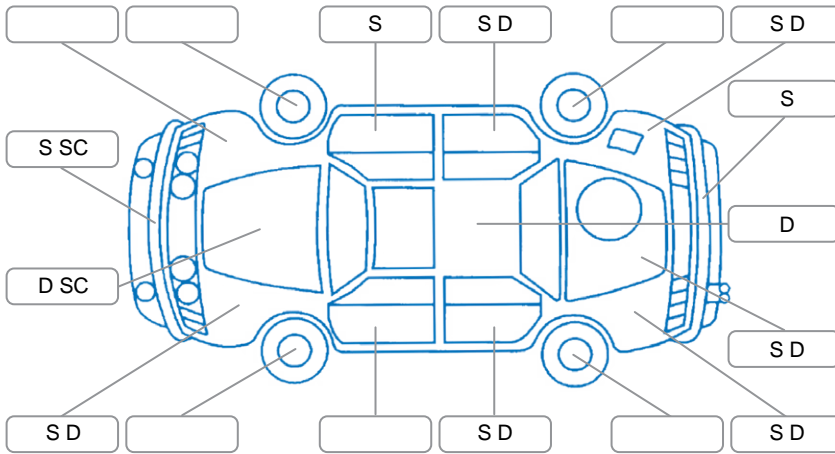

Report ID:	28,268,258	Version:	1
Created:	03 Jul 2026		

Make:	Hyundai	Model:	Iload
Body Style:	Van	Year:	2017
Rego No.:	KYE282	Rego Expiry:	26 Sep 2026
WoF Expiry:	03 Mar 2027	Odometer:	49,887 Kms
Good No.:	28268258	VIN:	KMFWBX7KLHU905970
Next Service:	53,475kms	Service History:	No

Key
 S = Scratch R = Rust C = Crack * = Decals W = Significant scuffs
 D = Dent PT = Paint defect P = Pin dent SC = Stone Chips

Note: some defects and blemishes may not be displayed in the diagram

Body Inspection Comments

Left quarter corner cover is cracked.

Conditions During Body Inspection Dry

Under Carriage and Under Bonnet Inspection Comments

Interior Comments

Seats:	Good
Carpets:	Average
Panels:	Average
Dashboard:	Average