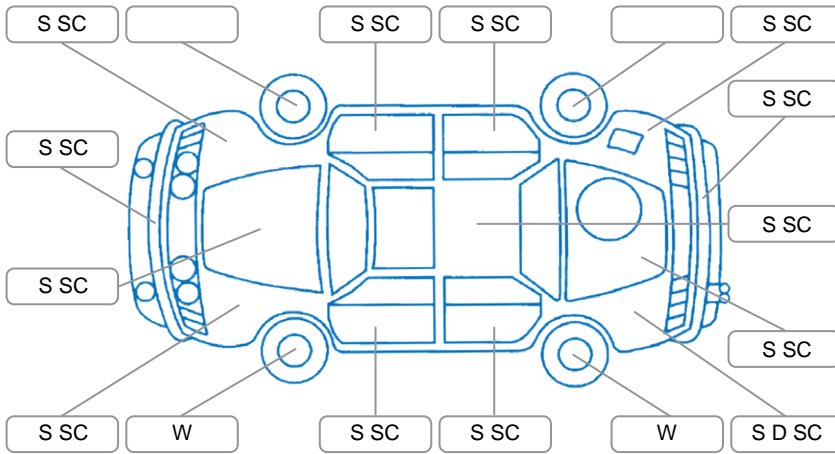

Report ID:	28,268,184	Version:	2
Created:	24 Jun 2026		

Make:	Mazda	Model:	Demio
Body Style:	Hatchback	Year:	2007
Rego No.:	KQY423	Rego Expiry:	18 Dec 2026
WoF Expiry:	19 Jun 2027	Odometer:	144,207 Kms
Good No.:	28268184	VIN:	7AT0C12HX17120536
Next Service:	154000	Service History:	No

Key
 S = Scratch R = Rust C = Crack * = Decals W = Significant scuffs
 D = Dent PT = Paint defect P = Pin dent SC = Stone Chips

Note: some defects and blemishes may not be displayed in the diagram

Body Inspection Comments

Front bumper misaligned/

Conditions During Body Inspection

Wet

Under Carriage and Under Bonnet Inspection Comments

2WD
 underbody surface rust

Interior Comments

Seats:	Average
Carpets:	Average
Panels:	Average
Dashboard:	Average