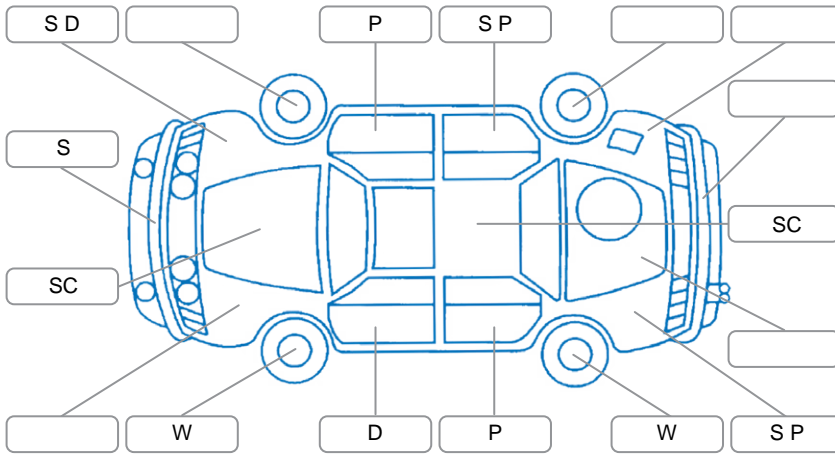

Key

S = Scratch R = Rust C = Crack * = Decals W = Significant scuffs
 D = Dent PT = Paint defect P = Pin dent SC = Stone Chips

Note: some defects and blemishes may not be displayed in the diagram

Body Inspection Comments

Drivers door check strap broken

Conditions During Body Inspection

Dry

Under Carriage and Under Bonnet Inspection Comments

2WD

Interior Comments

Seats: Front seats average

Carpets: Average