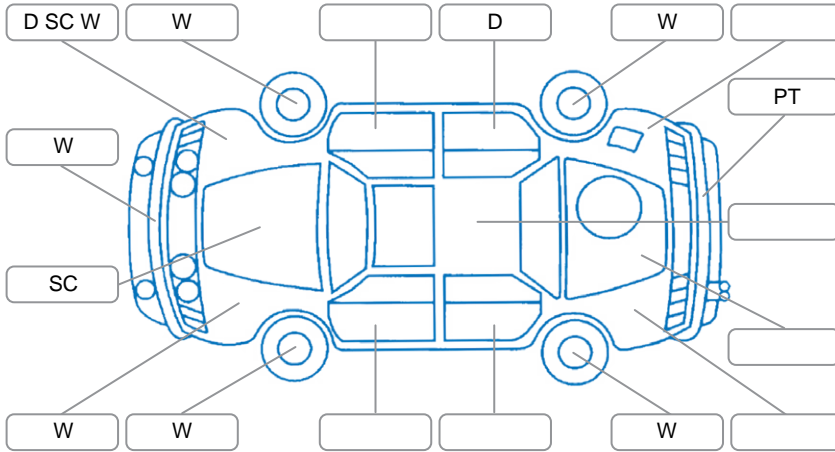

Report ID:	28,268,010	Version:	1
Created:	19 Jun 2026		

Make:	Mercedes-Benz	Model:	E350
Body Style:	Sedan	Year:	2005
Rego No.:	PQM810	Rego Expiry:	25 Jun 2026
WoF Expiry:	08 Mar 2027	Odometer:	219,818 Kms
Good No.:	28268010	VIN:	WDB2110562A849308
Next Service:	N/A	Service History:	No

Key

S = Scratch R = Rust C = Crack * = Decals W = Significant scuffs
 D = Dent PT = Paint defect P = Pin dent SC = Stone Chips

Note: some defects and blemishes may not be displayed in the diagram

Body Inspection Comments