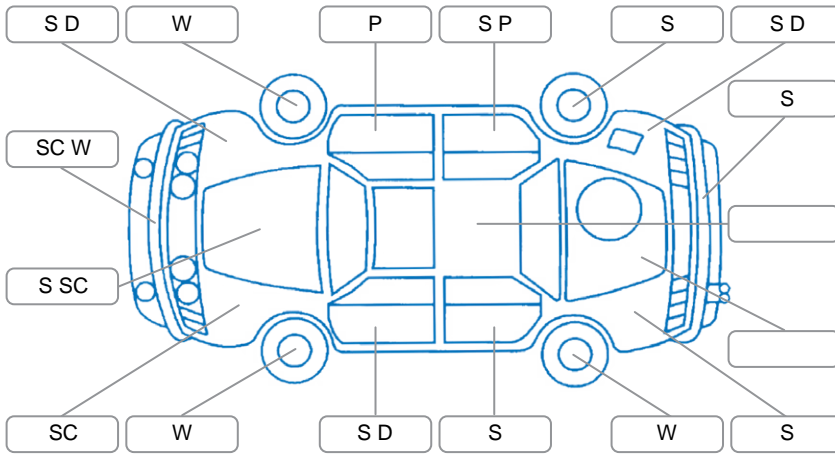

Report ID:	28,267,980	Version:	1
Created:	01 Jul 2026		

Make:	Volkswagen	Model:	Golf
Body Style:	Hatchback	Year:	2004
Rego No.:	EDD892	Rego Expiry:	20 Aug 2026
WoF Expiry:	30 Apr 2027	Odometer:	177,781 Kms
Good No.:	28267980	VIN:	WVWZZZ1KZ4W093595
Next Service:	187,322kms	Service History:	No

Key
 S = Scratch R = Rust C = Crack * = Decals W = Significant scuffs
 D = Dent PT = Paint defect P = Pin dent SC = Stone Chips

Note: some defects and blemishes may not be displayed in the diagram

Body Inspection Comments

Conditions During Body Inspection: Dry

Under Carriage and Under Bonnet Inspection Comments

Leaking from engine. Front stone tray is missing.

Interior Comments

Seats:	Side of driver's seat is worn.
Carpets:	Good
Panels:	Good
Dashboard:	Paint of switches are worn.