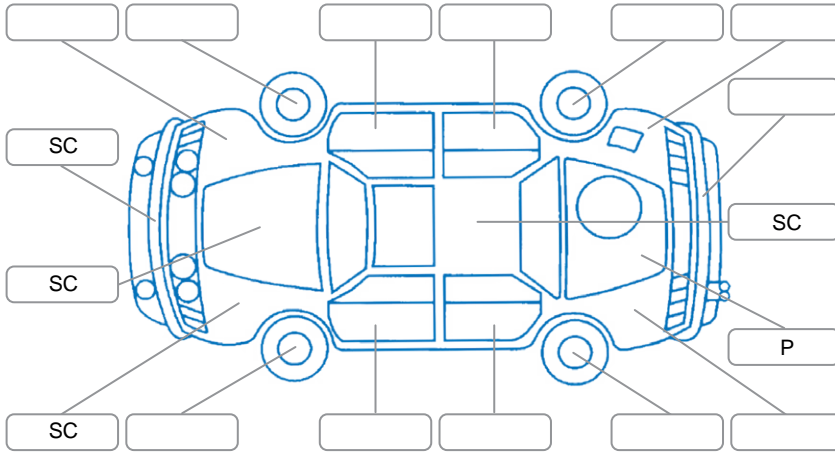

Report ID:	28,267,922	Version:	3
Created:	26 Jun 2026		

Make:	Ford	Model:	Ranger
Body Style:	Utility	Year:	2020
Rego No.:	NDY456	Rego Expiry:	17 Nov 2026
WoF Expiry:	08 Jul 2027	Odometer:	121,575 Kms
Good No.:	28267922	VIN:	MPBUMFF50LX305570
Next Service:	131, 647 Kms	Service History:	No

Key

S = Scratch R = Rust C = Crack * = Decals W = Significant scuffs
 D = Dent PT = Paint defect P = Pin dent SC = Stone Chips

Note: some defects and blemishes may not be displayed in the diagram

Body Inspection Comments