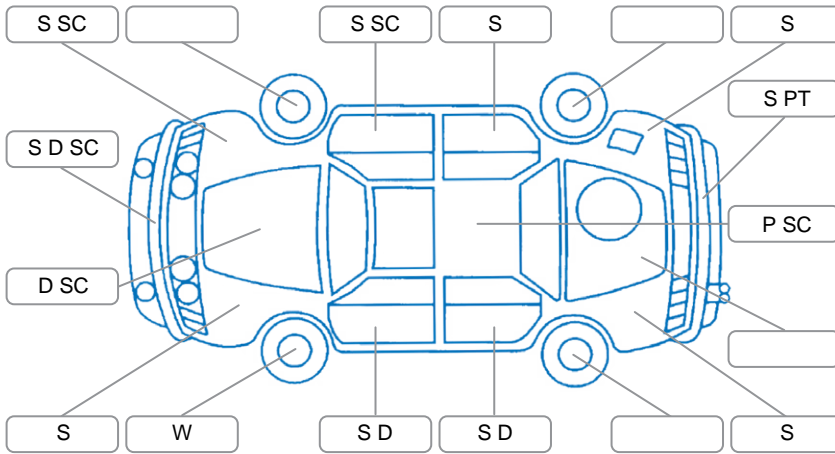

Report ID:	28,267,663	Version:	1
Created:	19 Jun 2026		

Make:	KIA	Model:	Sportage
Body Style:	SUV	Year:	2011
Rego No.:	HJE643	Rego Expiry:	30 Apr 2027
WoF Expiry:	24 Apr 2027	Odometer:	141,027 Kms
Good No.:	28267663	VIN:	KNAPC811MB7073492
Next Service:	148750	Service History:	No

Key
 S = Scratch R = Rust C = Crack * = Decals W = Significant scuffs
 D = Dent PT = Paint defect P = Pin dent SC = Stone Chips

Note: some defects and blemishes may not be displayed in the diagram

Body Inspection Comments

Condensation in L/R Taillight ,

Conditions During Body Inspection Dry

Under Carriage and Under Bonnet Inspection Comments

Interior Comments

Seats:	Average
Carpets:	Average
Panels:	Average
Dashboard:	Good

General Comments